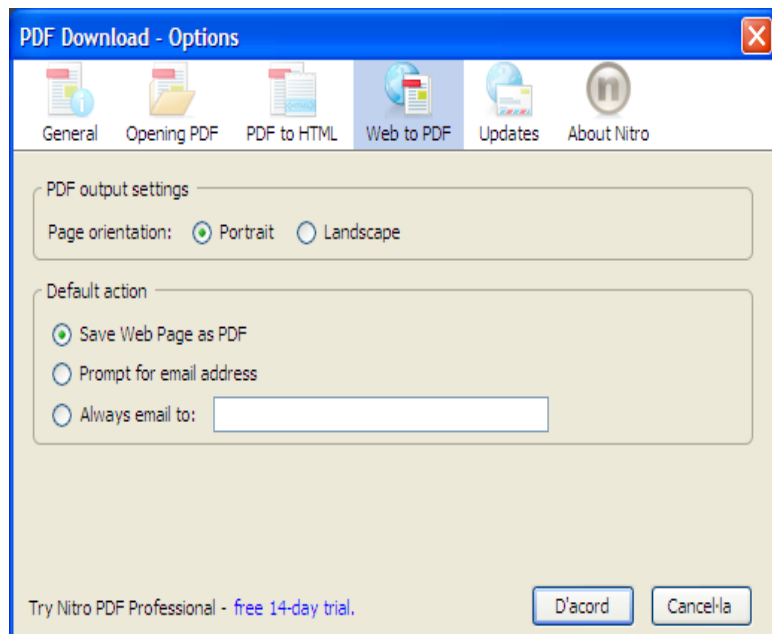

PDF DOWNLOAD

- Ens permet passar a formats pdf i html. El podem instal·lar com a complement en l'adreça: <https://addons.mozilla.org/ca/firefox/addon/636>
- Podem configurar-lo en el menú eines
- Menú fitxer\Save as pdf